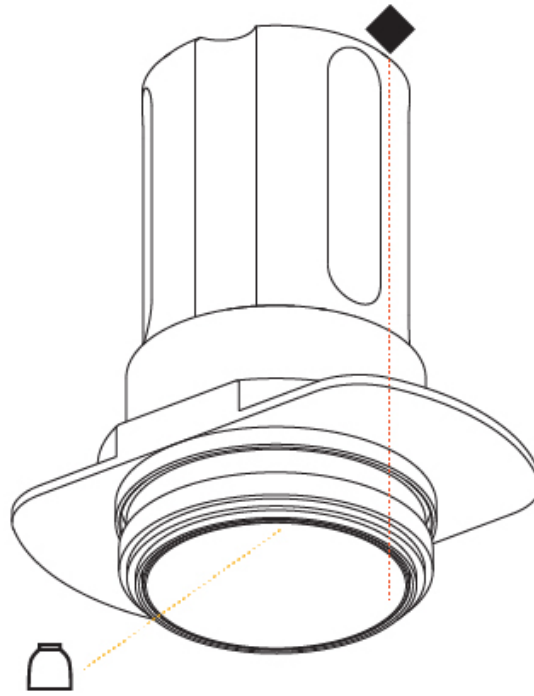

INVADER DEEP TRIMLESS

A37922-

PROJECT

TYPE

SPECIFIER

QUANTITY

DATE

A