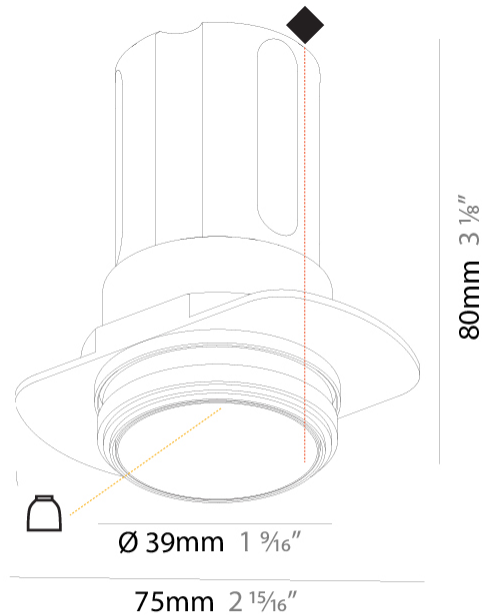

PHYSICAL

Aperture Sizes - Downlights: 1"
Shape: Round
Diameter (mm): 39
Diameter (in): 1 9/16
Height (mm): 80
Height (in): 3 1/8
Ceiling Thickness (mm): 10 / 12 / 15
Ceiling Thickness (in): 3/8 or 1/2 or 9/16
Min. Recessing Depth (mm): 150
Min. Recessing Depth (in): 5 7/8
Weight (kg): 0.143
Weight (lbs): 0.31
Fixture Finish: SSR / BKV / CWI / CRY / HAB / UFT / ITA / RUA / FTG / MYG / LOD / PUS / FRO / FUP / KIA / POP / BLS / SPG / MEY / GOH / CHC / COM / ABZ / JAG / OBR / MOS / ROR
Fixture Material: Aluminum
Cut-out Measurements: 45mm / 1 3/4"
Upon Request: Unique Sizes Unique Ceiling Thickness

ELECTRICAL

Lamp Type: LED (Zhaga Standard)
Input Wattage (W): 7
Total Output Wattage (W): 6.4
Dimming: Tri-Mode (Non-Dimming and Phase Dimming (120Vac only) and 0-10V Dimming)
Driver Included: No
Driver Location: Remote
Driver Type: Constant Current - 120 / 277Vac
Input Voltage (V): 120 - 277
Constant Current (MA): 250

LED

Number of LEDs: 1
Color Temperature (°K): 2700 / 3000 / 3500 / 4000
Max. Delivered Lumen (lm): 660 / 690 / 725 / 740
CRI: >90 CRI
Lamp Life (hrs): 50000
Upon Request: RGB-W Tunable White Special Color Temperature

OPTICAL

Reflector: 33 / 47 / 65
Upon Request: Special Beam Angles

RATINGS AND CERTIFICATIONS

Certified By: Certified for North American Standards
IP rating: IP20